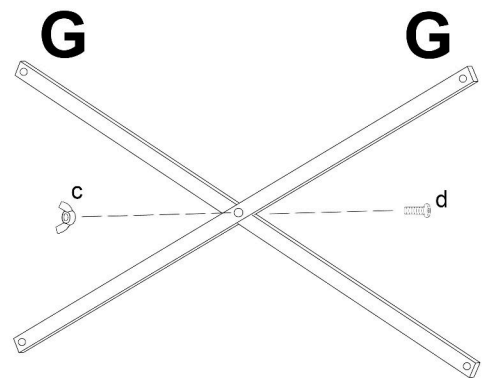

60x120 cm Metal Study Desk with 2 Shelves Instruction Manual

A

x1

B

x1

C

x1

D

x1

a	x4	b	x14	c	x5	d	x1
 M5X50		 M4x35				 M6x30	
e	x4	      					
 M6x50							
 							

01

a	x4
	
M5x50	

02

03

b	x8
	
M4x35	

04

c	x1	d	x1
			
		M6x30	

05

c	x4	e	x4
			
		M6x50	

06

b	x6
	
M4x35	