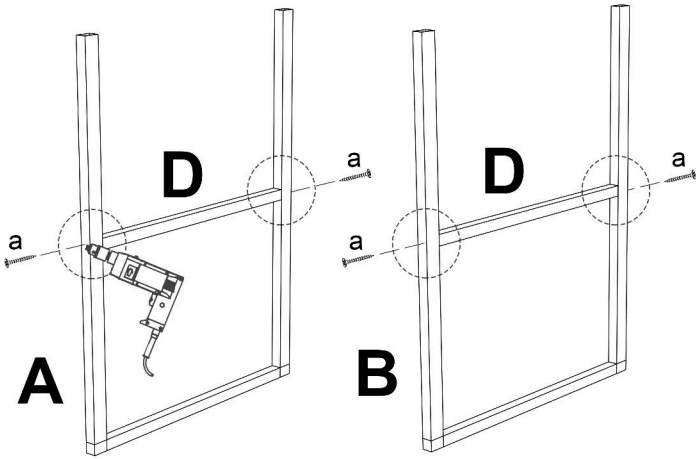

60x120 cm Metal Study Desk with 2 Shelves Instruction Manual

A

x1

B

x1

C

x1

D

x1

a	x4	b	x14	c	x5	d	x1
 M5X50		 M4x35				 M6x30	
e	x4	      					
 M6x50							
 							

01

a	x4
	
M5x50	

02

03

b	x8
	
M4x35	

04