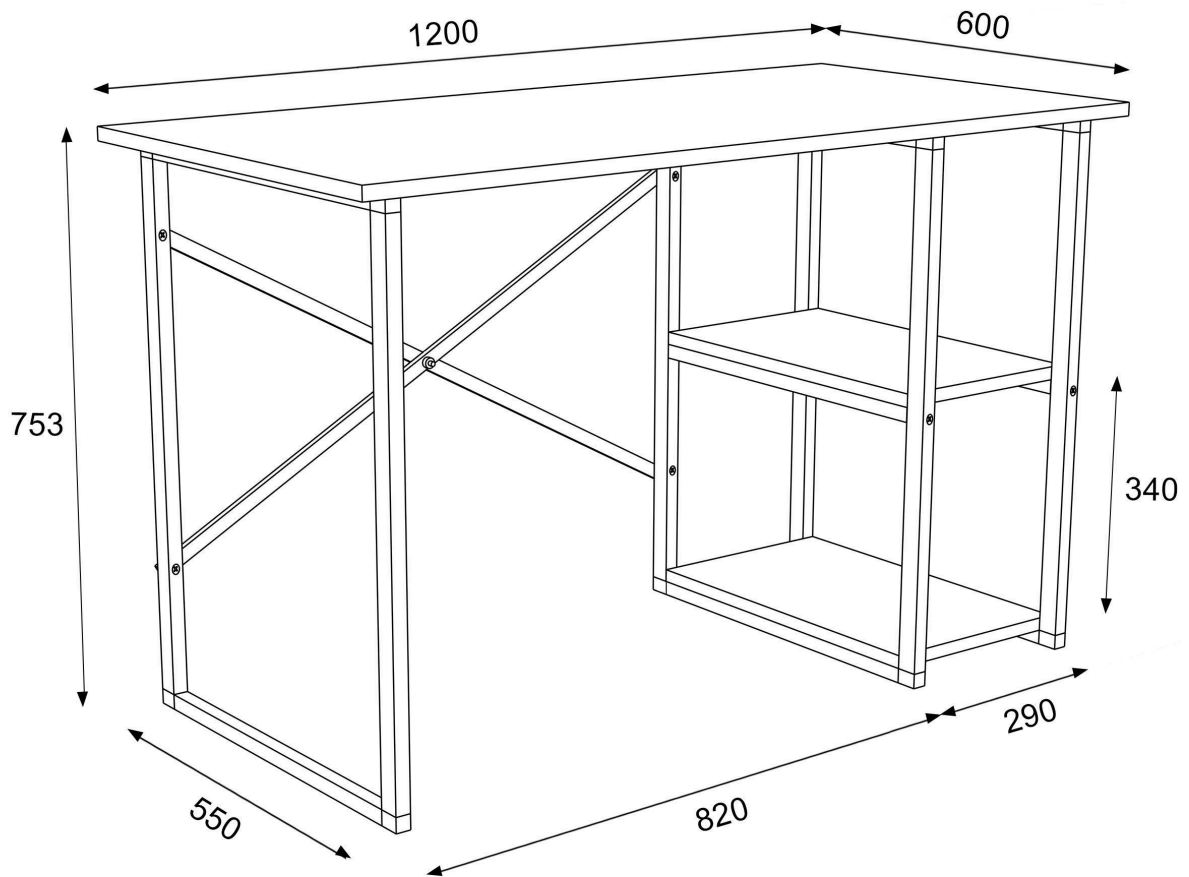

60x120 cm Metal Study Desk with 2 Shelves Instruction Manual

A

x1

B

x1

C

x1

D