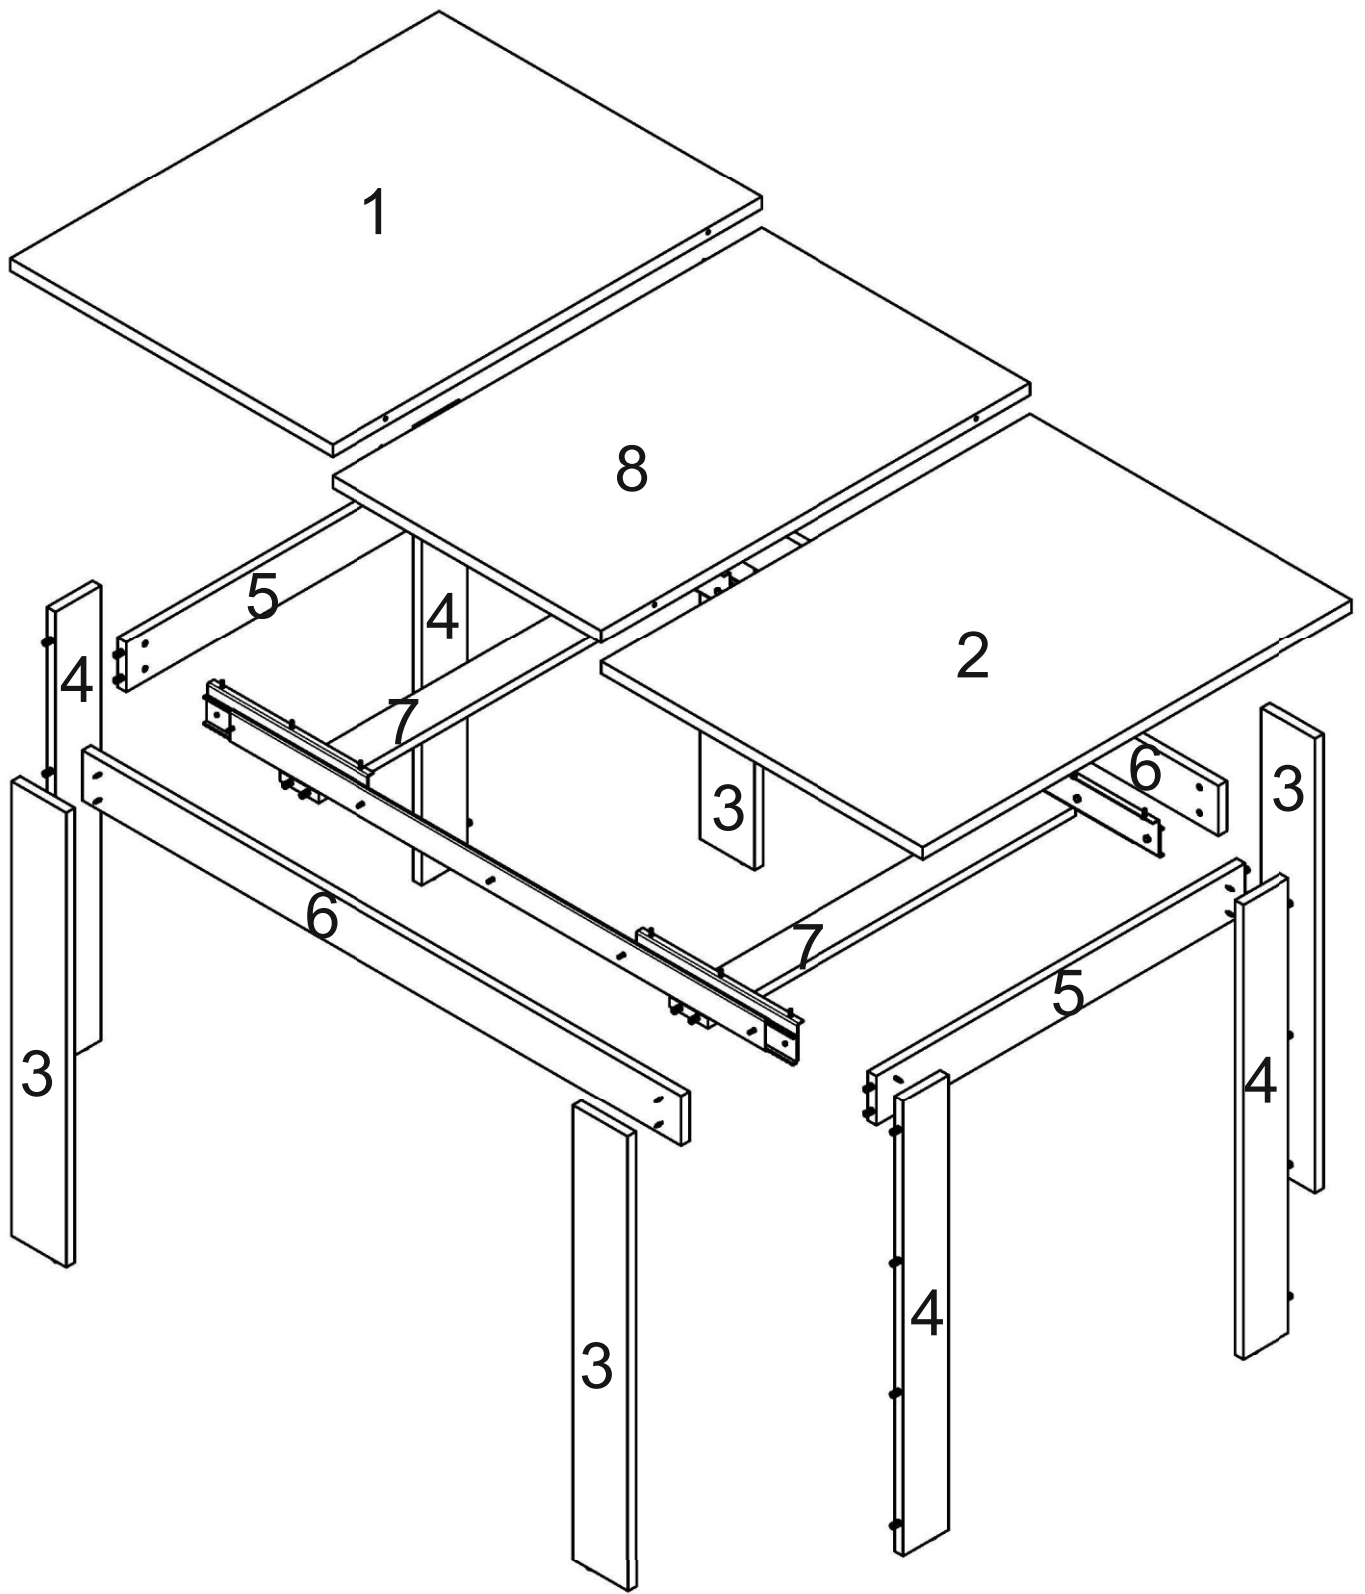

KONGO 120(170)x80 EXT | KGX91

3,5x16
x 20

x 16 (A) GLUE (S1)

- x 8  (S)
- x 16  (A)
- GLUE  (S1)

GLUE (S1)

-  x2 **E**
-  x4
-  x4

4x30
x16 (L)

3,5x16
x 20 (X)