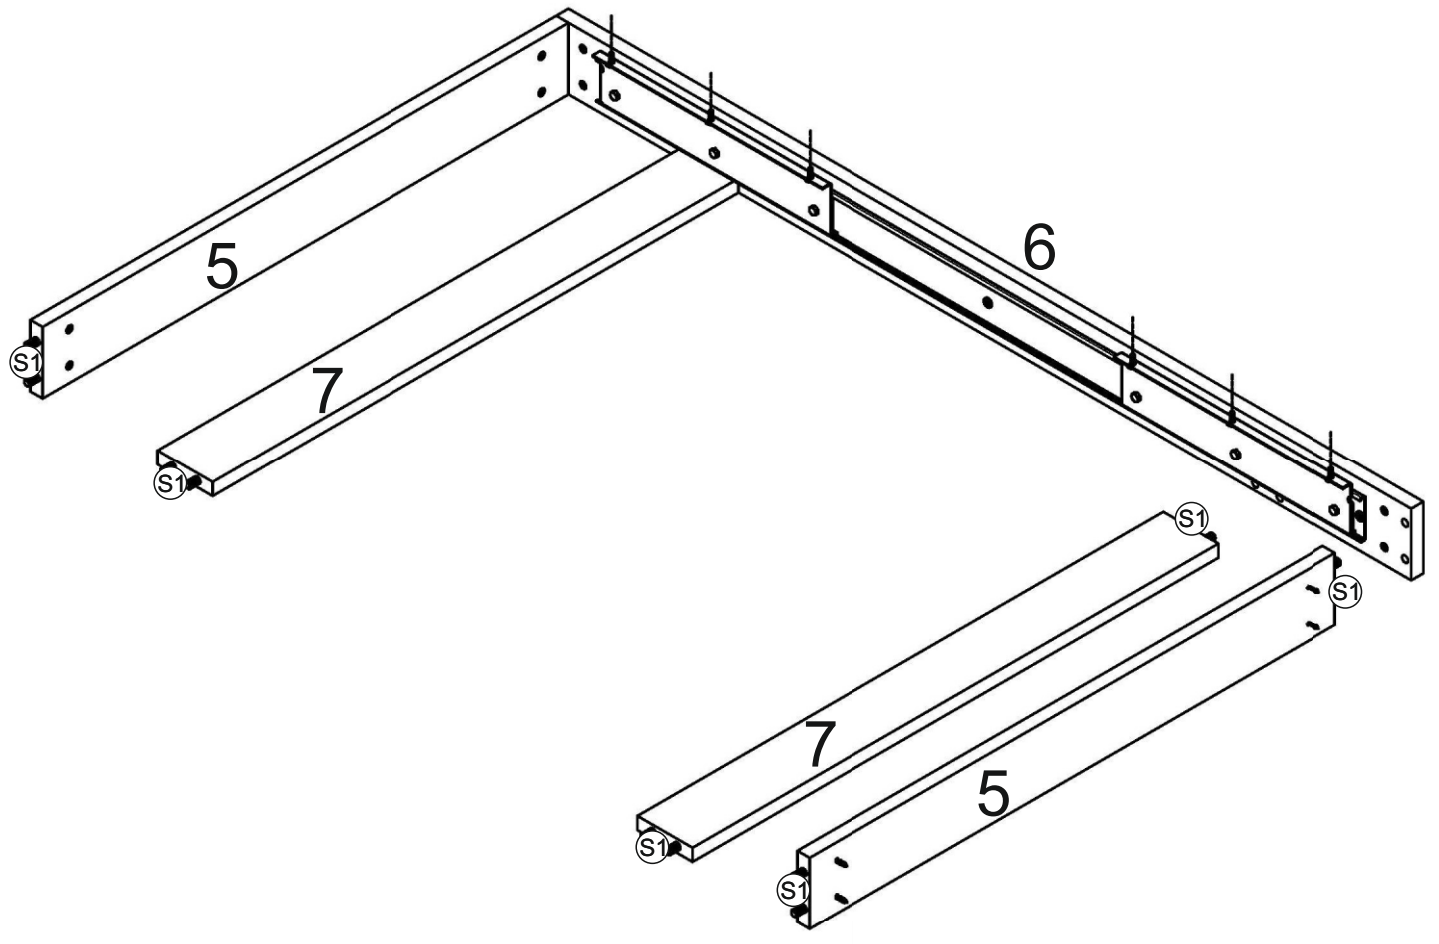

KONGO 120(170)x80 EXT | KGX91

3,5x16
x 20

x 16 (A) GLUE (S1)

- x 8  (S)
- x 16  (A)
- GLUE  (S1)

GLUE (S1)

-  x2 **E**
-  x4
-  x4

4x30
x16 (L)

3,5x16
x 20 (X)