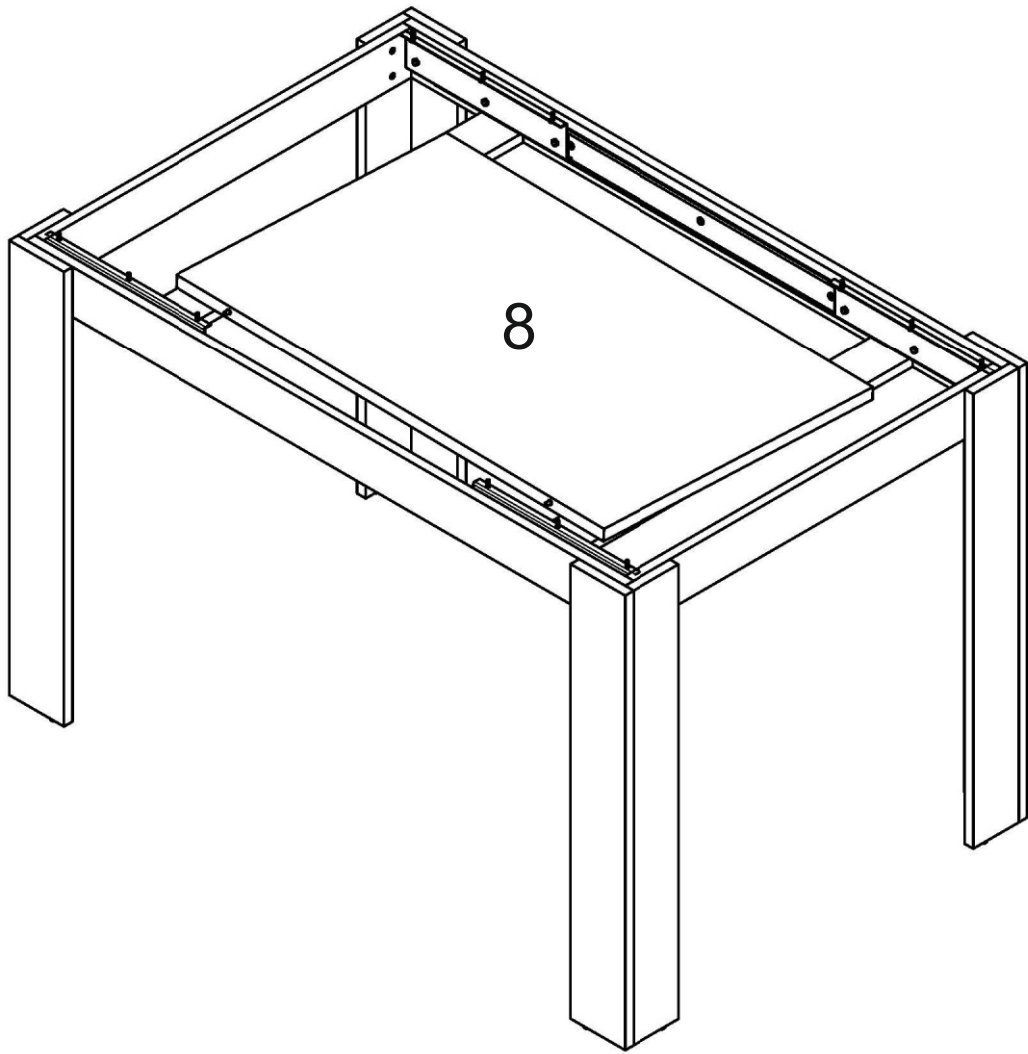

KONGO 120(170)x80 EXT | KGX91

3,5x16
x 20

x 16 (A) GLUE (S1)

- x 8  (S)
- x 16  (A)
- GLUE  (S1)

GLUE (S1)

-  x2 **E**
-  x4
-  x4

4x30
x16 (L)

3,5x16
x 20 (X)