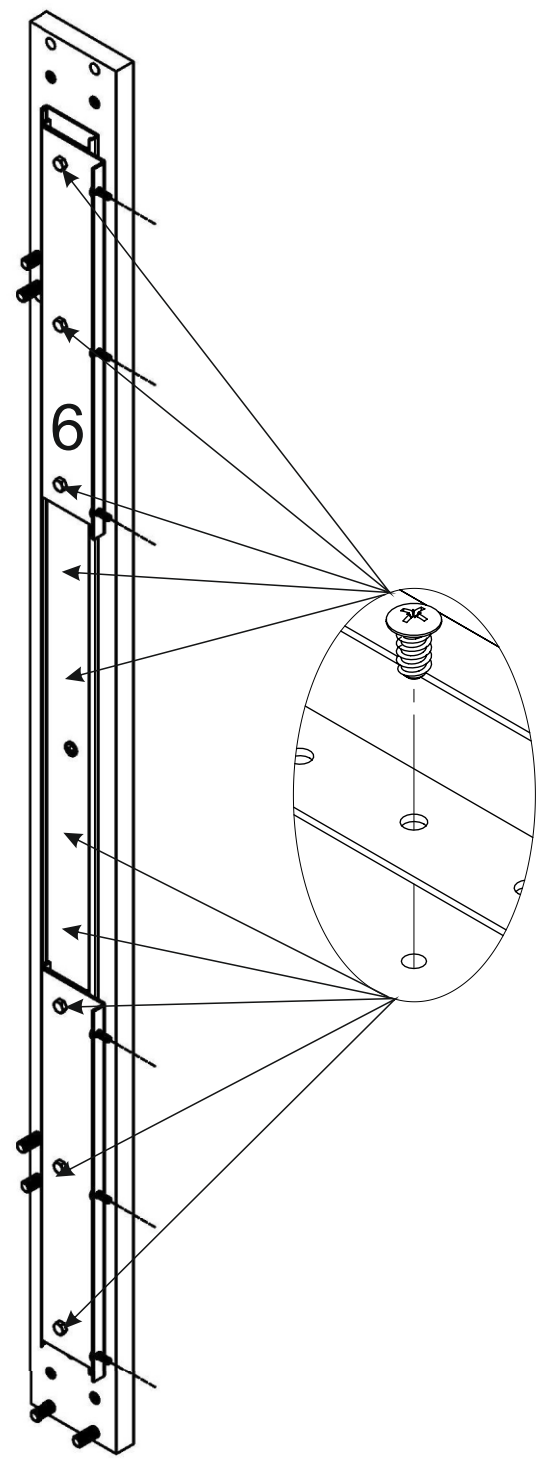

KONGO 120(170)x80 EXT | KGX91

3,5x16
x 20

x 16 (A) GLUE (S1)

- x 8  (S)
- x 16  (A)
- GLUE  (S1)

GLUE (S1)

-  x2 **E**
-  x4
-  x4

4x30
x16 (L)

3,5x16
x 20 (X)