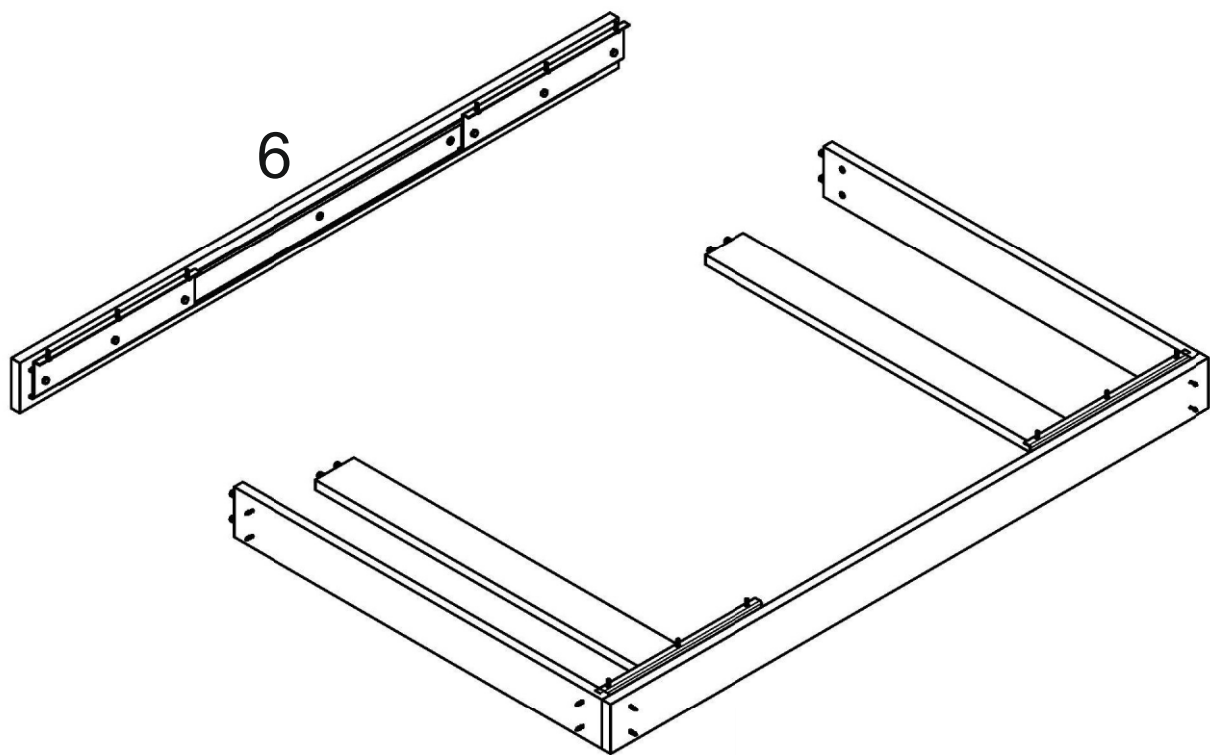

KONGO 120(170)x80 EXT | KGX91

3,5x16
x 20

x 16 (A) GLUE (S1)

- x 8  (S)
- x 16  (A)
- GLUE  (S1)

GLUE (S1)

-  x2 **E**
-  x4
-  x4

4x30
x16 (L)

3,5x16
x 20 (X)