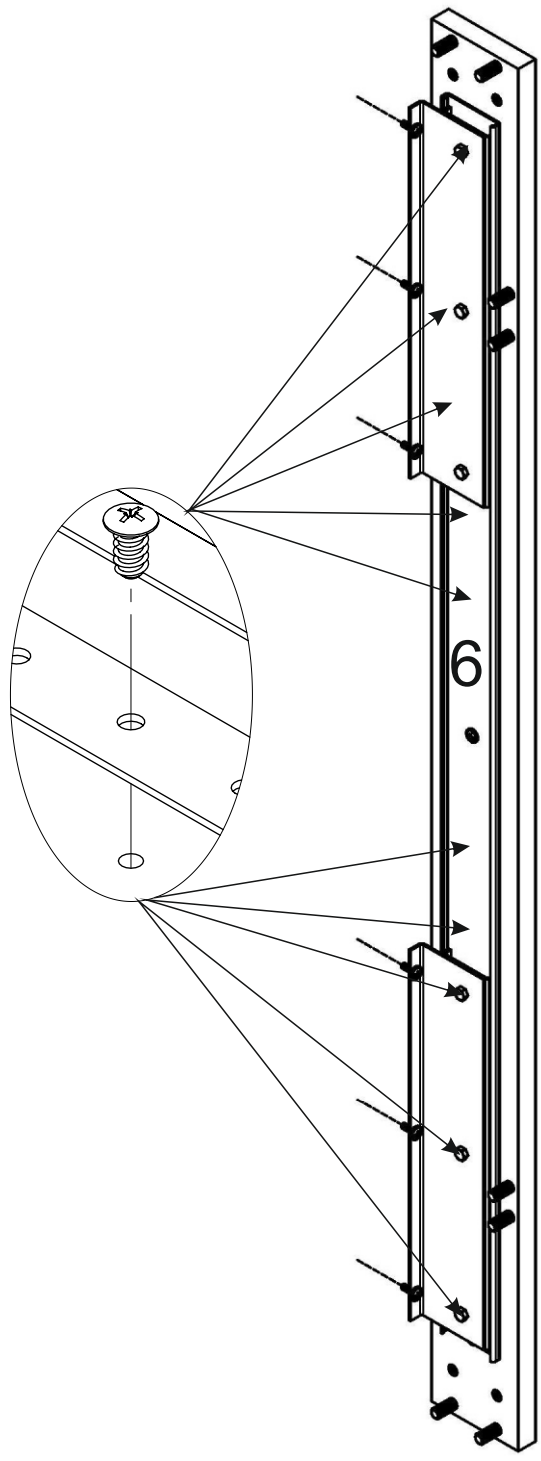

KONGO 120(170)x80 EXT | KGX91

3,5x16
x 20

x 16 (A) GLUE (S1)

- x 8  (S)
- x 16  (A)
- GLUE  (S1)

GLUE (S1)

-  x2 **E**
-  x4
-  x4

4x30
x16 (L)

3,5x16
x 20 (X)