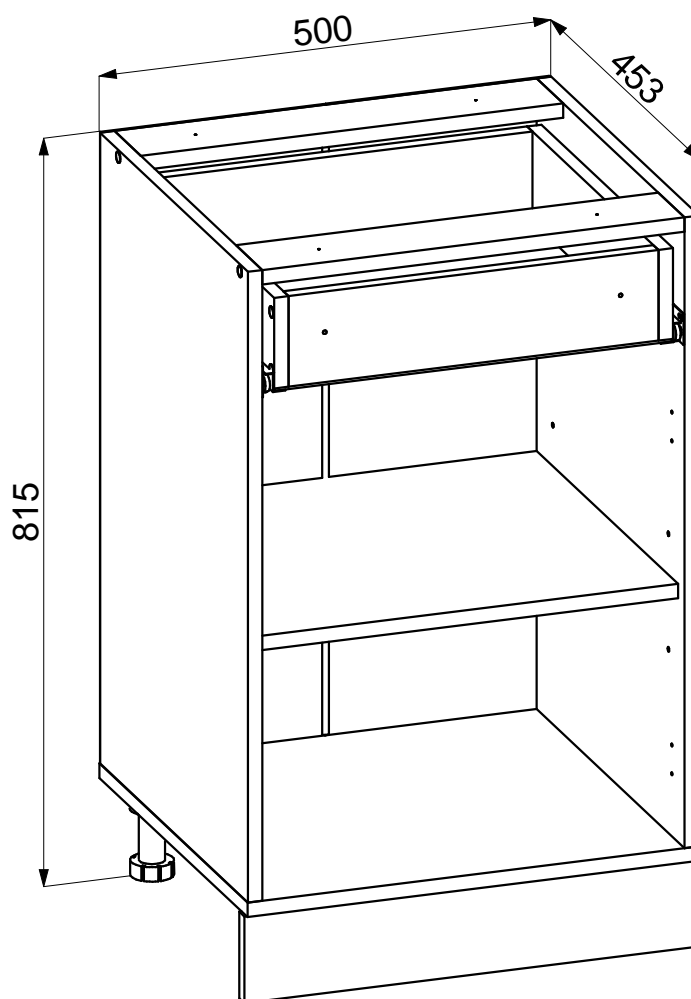

Kitchen

Морено | Морено | Moreno
(500x815)

CMF Group
formula of style

Кухня | Кухня | Kitchen

 Ø6,3x50 mm A1 x 16	 Ø12 mm A2 x 18	 4 mm A3 x 1	 Ø3x16 mm D1 x 26	 Ø4x16 mm D2 x 14
 Ø4x30 mm D3 x 6	 Ø4,2x32 mm D4 x 4	 Ø1,6x25 mm F x 64	 Ø8x36 mm G x 6	 H x 2
 Ø5x16 mm L x 4	 400 mm K x 1		 M x 2	 N x 4
 O x 1	 Ø8x30 mm T x 2	 Y x 2		

Box 6

714x248x3 mm

440x398x3 mm

699x450x16 mm

699x450x16mm

500x450x16 mm

468x80x16 mm

410x100x16 mm

410x100x16mm

400x100x16 mm

400x100x16 mm

468x430x16 mm

500x95x16mm

Fittings & Tools

1

2