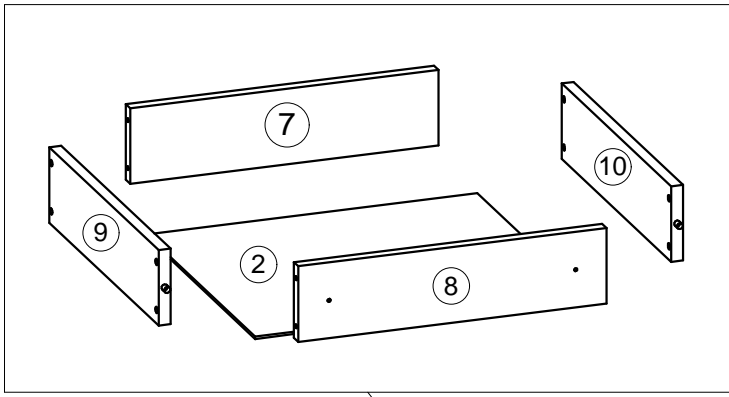

Kitchen

Морено | Морено | Moreno
(500x815)

CMF Group
formula of style

Кухня | Кухня | Kitchen

 Ø6,3x50 mm A1 x 16	 Ø12 mm A2 x 18	 4 mm A3 x 1	 Ø3x16 mm D1 x 26	 Ø4x16 mm D2 x 14
 Ø4x30 mm D3 x 6	 Ø4,2x32 mm D4 x 4	 Ø1,6x25 mm F x 64	 Ø8x36 mm G x 6	 H x 2
 Ø5x16 mm L x 4	 400 mm K x 1		 M x 2	 N x 4
 O x 1	 Ø8x30 mm T x 2	 Y x 2		

Box 6

714x248x3 mm

440x398x3 mm

699x450x16 mm

699x450x16mm

500x450x16 mm

468x80x16 mm

410x100x16 mm

410x100x16mm

400x100x16 mm

400x100x16 mm

468x430x16 mm

500x95x16mm

Fittings & Tools

1

2