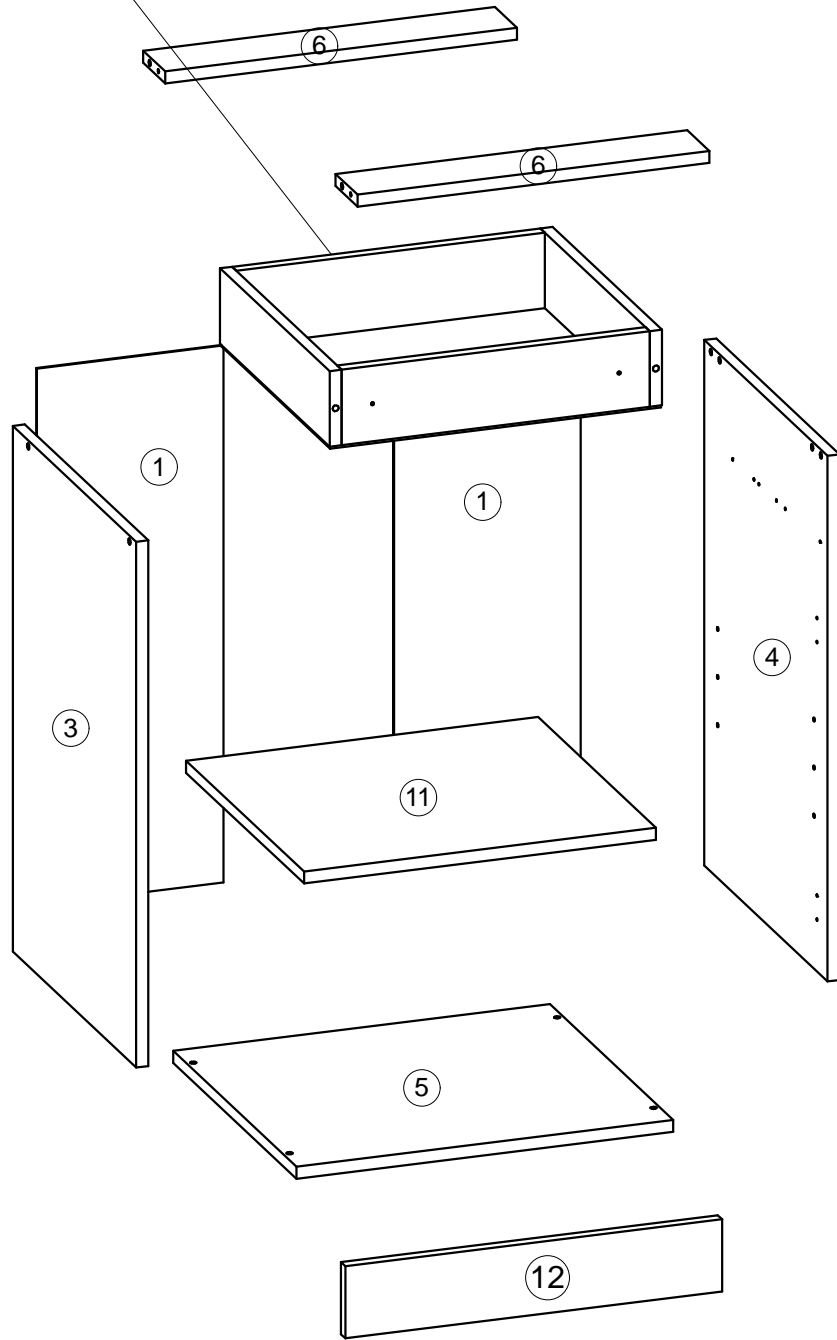

Kitchen

Морено | Морено | Moreno
(500x815)

CMF Group
formula of style

Кухня | Кухня | Kitchen

 Ø6,3x50 mm A1 x 16	 Ø12 mm A2 x 18	 4 mm A3 x 1	 Ø3x16 mm D1 x 26	 Ø4x16 mm D2 x 14
 Ø4x30 mm D3 x 6	 Ø4,2x32 mm D4 x 4	 Ø1,6x25 mm F x 64	 Ø8x36 mm G x 6	 H x 2
 Ø5x16 mm L x 4	 400 mm K x 1		 M x 2	 N x 4
 O x 1	 Ø8x30 mm T x 2	 Y x 2		

Box 6

714x248x3 mm

440x398x3 mm

699x450x16 mm

699x450x16mm

500x450x16 mm

468x80x16 mm

410x100x16 mm

410x100x16mm

400x100x16 mm

400x100x16 mm

468x430x16 mm

500x95x16mm

Fittings & Tools

1

2