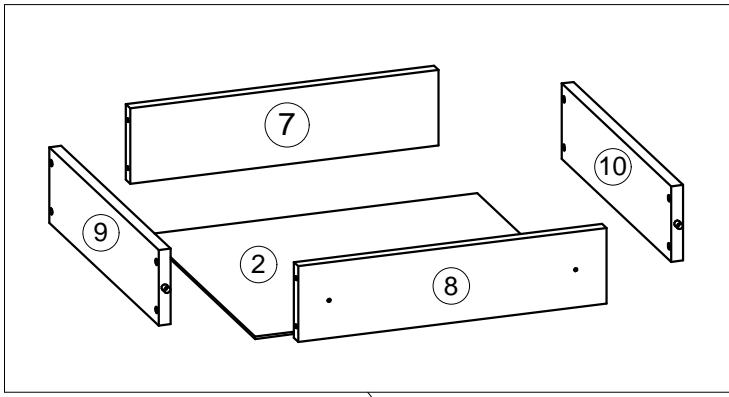

Kitchen

Морено | Морено | Moreno
(500x815)

CMF Group
formula of style

Кухня | Кухня | Kitchen

 Ø6,3x50 mm A1 x 16	 Ø12 mm A2 x 18	 4 mm A3 x 1	 Ø3x16 mm D1 x 26	 Ø4x16 mm D2 x 14
 Ø4x30 mm D3 x 6	 Ø4,2x32 mm D4 x 4	 Ø1,6x25 mm F x 64	 Ø8x36 mm G x 6	 H x 2
 Ø5x16 mm L x 4	 400 mm K x 1		 M x 2	 N x 4
 O x 1	 Ø8x30 mm T x 2	 Y x 2		

Box 7

714x248x3 mm

440x398x3 mm

699x450x16 mm

699x450x16mm

500x450x16 mm

468x80x16 mm

410x100x16 mm

410x100x16mm

400x100x16 mm

400x100x16 mm

468x430x16 mm

500x95x16mm

Fittings & Tools

1

2

10

 D1 x 4

 Y x 2

 D3 x 4

T x 2

Ø8

1

2