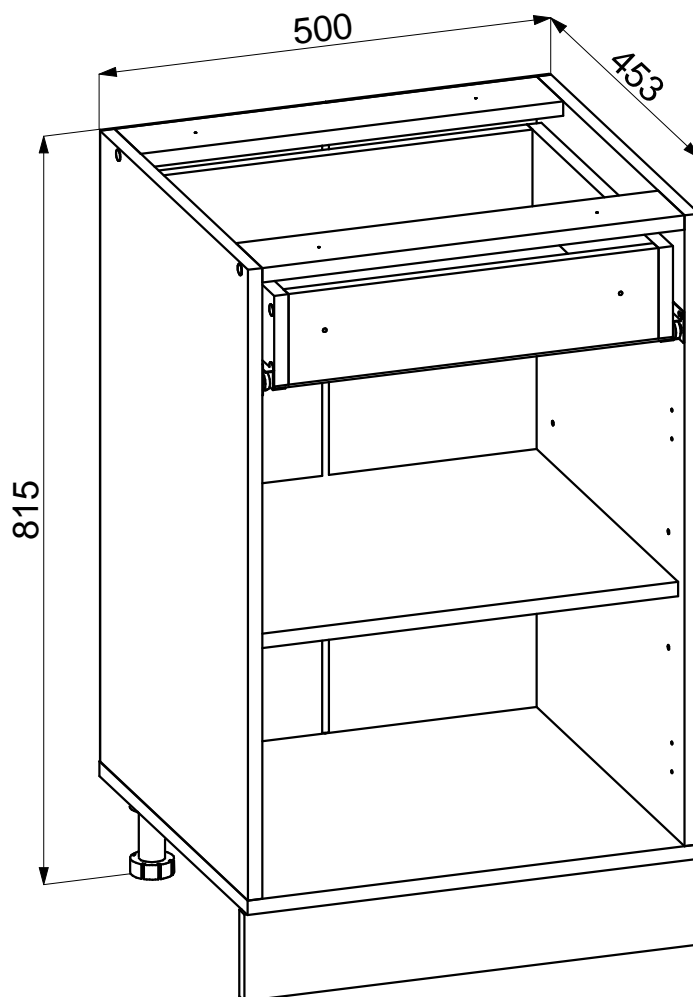

Kitchen

Морено | Морено | Moreno
(500x815)

CMF Group
formula of style

Кухня | Кухня | Kitchen

 Ø6,3x50 mm A1 x 16	 Ø12 mm A2 x 18	 4 mm A3 x 1	 Ø3x16 mm D1 x 26	 Ø4x16 mm D2 x 14
 Ø4x30 mm D3 x 6	 Ø4,2x32 mm D4 x 4	 Ø1,6x25 mm F x 64	 Ø8x36 mm G x 6	 H x 2
 Ø5x16 mm L x 4	 400 mm K x 1		 M x 2	 N x 4
 O x 1	 Ø8x30 mm T x 2	 Y x 2		

Box 7

714x248x3 mm

440x398x3 mm

699x450x16 mm

699x450x16mm

500x450x16 mm

468x80x16 mm

410x100x16 mm

410x100x16mm

400x100x16 mm

400x100x16 mm

468x430x16 mm

500x95x16mm

Fittings & Tools

1

2

10

 D1 x 4

 Y x 2

 D3 x 4

T x 2

Ø8

1

2