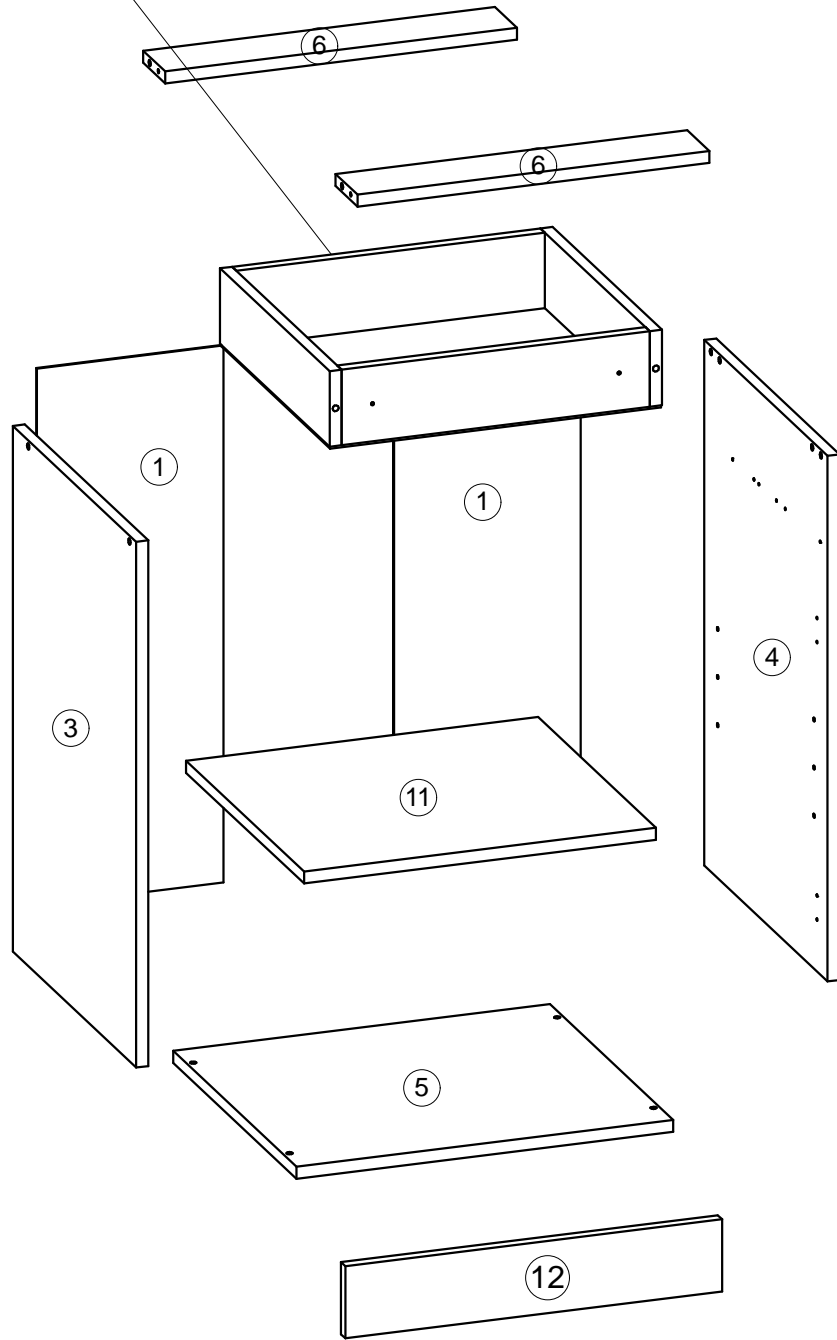

Kitchen

Морено | Морено | Moreno
(500x815)

CMF Group
formula of style

Кухня | Кухня | Kitchen

 Ø6,3x50 mm A1 x 16	 Ø12 mm A2 x 18	 4 mm A3 x 1	 Ø3x16 mm D1 x 26	 Ø4x16 mm D2 x 14
 Ø4x30 mm D3 x 6	 Ø4,2x32 mm D4 x 4	 Ø1,6x25 mm F x 64	 Ø8x36 mm G x 6	 H x 2
 Ø5x16 mm L x 4	 400 mm K x 1		 M x 2	 N x 4
 O x 1	 Ø8x30 mm T x 2	 Y x 2		

Box 7

714x248x3 mm

440x398x3 mm

699x450x16 mm

699x450x16mm

500x450x16 mm

468x80x16 mm

410x100x16 mm

410x100x16mm

400x100x16 mm

400x100x16 mm

468x430x16 mm

500x95x16mm

Fittings & Tools

1

2