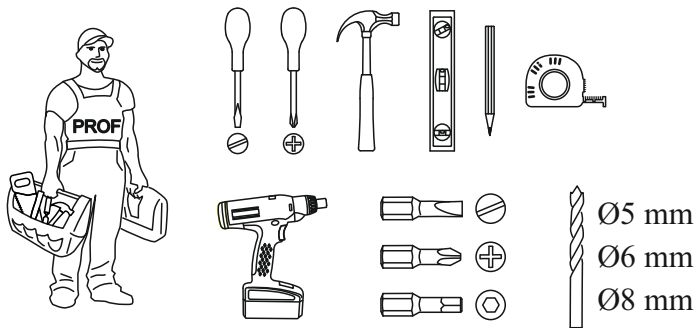

Материалы стен различаются, поэтому крепежные средства не прилагаются. Используйте крепежные средства, подходящие для материала стен в вашем доме. Для выбора подходящих крепежных средств обратитесь в специализированный магазин.

ENGLISH

Important information
Read carefully
Follow each step of the instruction carefully

Keep this information for further reference

WARNING!

Serious or fatal crushing injuries can occur from furniture tip-over. To prevent this furniture from tipping over it must be permanently fixed to the wall with the included wall attachment devices.

Fastening devices for the wall are not included since different wall materials require different types of fastening devices. Use fastening devices suitable for the walls in your home. For advice on suitable fastening devices, contact your local specialized dealer.