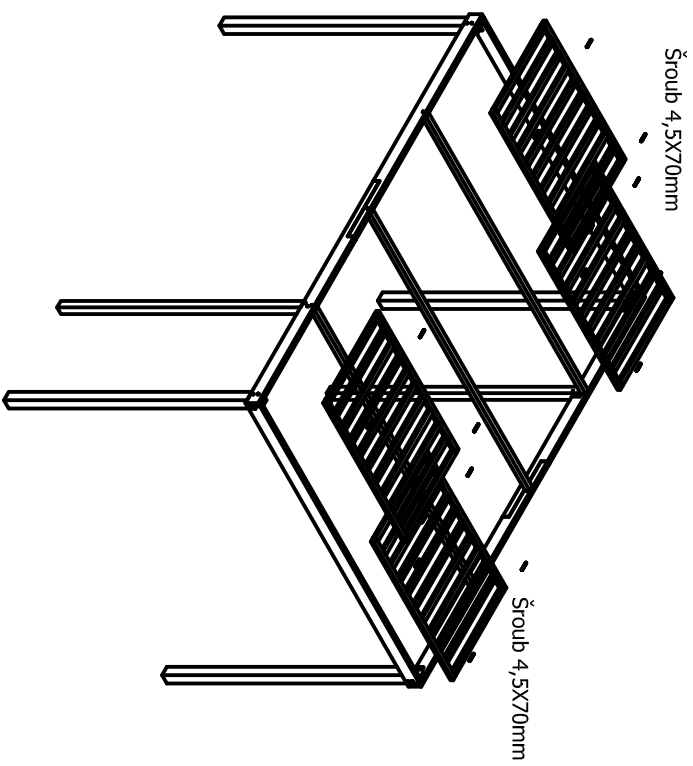

Pergola FUTURE
420x300/240cm

- 6 x Šroub 4,5X100mm
- 28 x Šroub 4,5X70mm
- 14 x Šroub 6X100mm
- 12 x Šroub 6X70mm
- 64 x Šroub 5X30mm