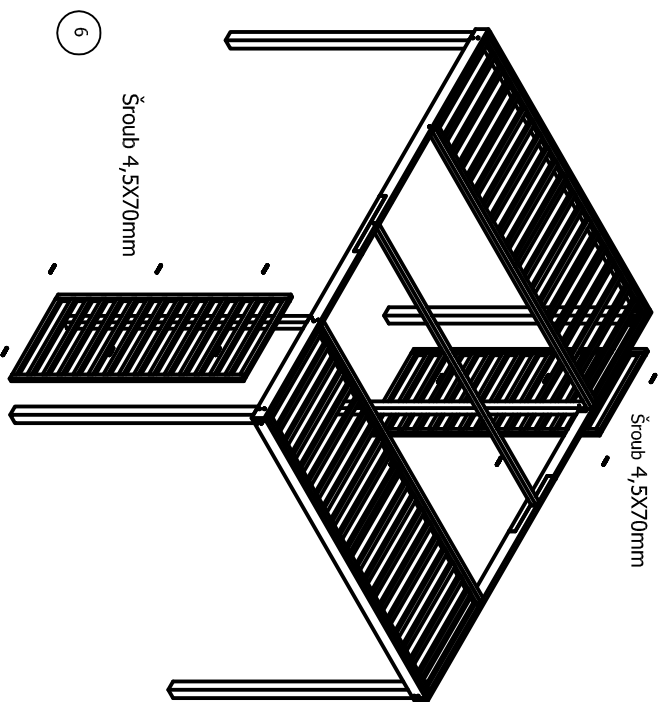

Pergola FUTURE
420x300/240cm

- 6 x Šroub 4,5X100mm
- 28 x Šroub 4,5X70mm
- 14 x Šroub 6X100mm
- 12 x Šroub 6X70mm
- 64 x Šroub 5X30mm