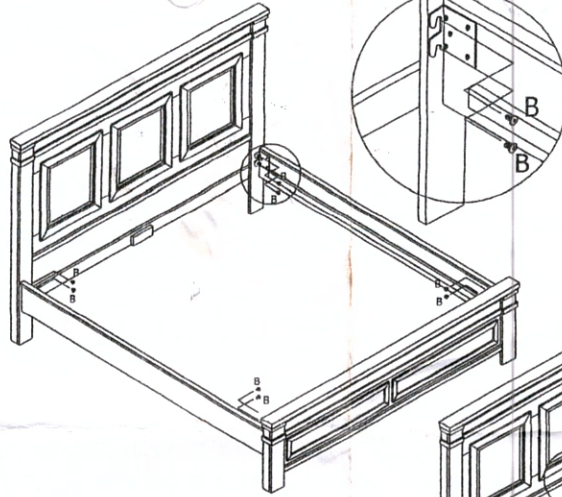

ZAVALA-1682-BED

a.s.s.e.m.b.l.y i.n.s.t.r.u.c.t.i.o.n

Tool Not Included
But required for assembly :

philip screw driver

HARDWARE LIST

Item	Description	Hardware	Qty
A	C5K SCREW M4X30MM		10 PCS
B	JCBB M8X16MM		8 PCS
C	JCBC M6X35MM		2 PCS
D	M4 ALLEN KEY		1 PC

SANTIAGO

STEP 1