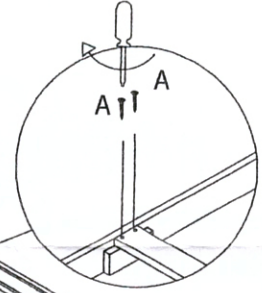

ZAVALA-1682-BED

a.s.s.e.m.b.l.y i.n.s.t.r.u.c.t.i.o.n

Tool Not Included
But required for assembly :

philip screw driver

HARDWARE LIST

Item	Description	Hardware	Qty
A	C5K SCREW M4X30MM		10 PCS
B	JCBB M8X16MM		8 PCS
C	JCBC M6X35MM		2 PCS
D	M4 ALLEN KEY		1 PC

SANTIAGO

STEP 1

STEP 2

STEP 3

STEP 4

STEP 5